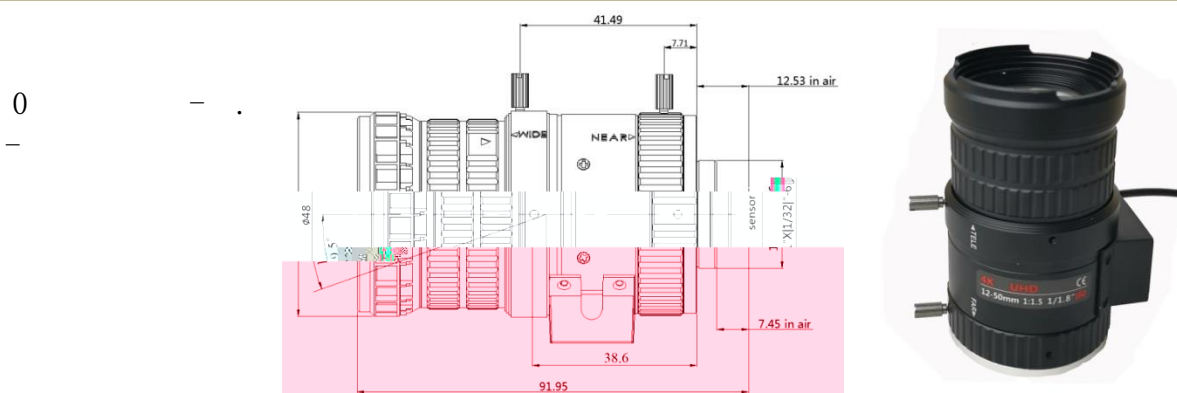

4K

VG12050I R4K

Model		VG12050IR4K
Image Size		1/1.8-inch
Focal length		12-50mm
F No.		F1.5-360
M.O.D(m)		0.3m
Operation	Iris	Auto
	Focus	Manual
	Zoom	Manual
Horizontal Angle of View	1/1.9" IMX185 1080P	38°×33°×20°;9.8°×8.6°×4.8°
	1/2.8" IMX290 1080P	30°×26°×15°;7.6°×6.6°×3.7°
Distortion	1/1.8"Type	-9%@wide -3%@Tele
Mount		CS-Mount
Back focal length		7.45mm
Dimension		
Weight		155.0g
Remark		4K (3840×2160) HD CCTV LENS