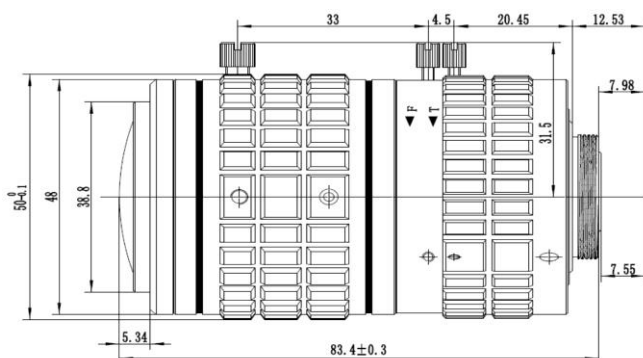

ZLKC
 1/1.8 CS
 f=3.8-16mm
 4K
 F1.5-C

Model		VM3816MP8IR
Image Size		1/1.8-inch
Focal length		3.8-16mm
F No.		F1.5-C
M.O.D(m)		0.3m
Operation	Iris	Manual
	Focus	Manual
	Zoom	Manual
Horizontal Angle of View	1/1.8"Type	128°×103.5°×75.5°;34.4°×28°×20.7°
	1/2"Type	114°×91.5°×68°;31.2°×25.8°×18.7°
	1/3"Type	85.6°×68°×51°;23.3°×18.7°×14°
Distortion	1/1.8"Type	-15%@wide -2%@tele
Mount		CS-Mount
Dimension		
Back focal length		7.15-18.6mm
IR Correction		
Weight		220.0g
Remark		8MP HD LENS