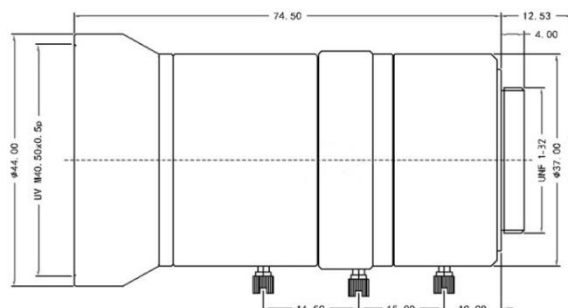

300 万像素级镜头

VM0550MPC

Model		VM0550MPC
Image Size		1/2. 7-inch
Focal Length		5-50mm
F No.		F1. 4-C
M. O. D(m)		0. 2m
Operati on	Iris	Manual
	Focus	Manual
	Zoom	Manual
Di storti on	1/2. 7" Type	-7%@wi de
	1/3" Type	-8%@wi de
Horizontal Angle of View	1/2. 7" Type	52° × 6. 2°
Mount		CS-Mount
Di mensi on		44x72. 8mm
Wei ght		163. 0g
Remark		3MP IR CCTV LENS