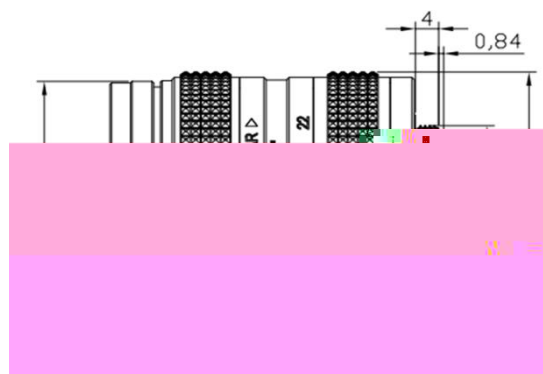

# 5 1 HK2516MP5

ZLKC  
 1 C f=25mm F1.6

5

|                          |                            |                   |
|--------------------------|----------------------------|-------------------|
| Model                    | <b>HK2516MP5</b>           |                   |
| Image Size               | 1-inch                     |                   |
| Focal length             | <b>25mm</b>                |                   |
| F No.                    | F1.6-22                    |                   |
| M.O.D(m)                 | 0.25-Inf.                  |                   |
| Operation                | Iris                       | Manual            |
|                          | Focus                      | Manual            |
| Horizontal Angle of View | 1"Type                     | 36.3°×29.1°×21.7° |
|                          | 2/3"Type                   | 24.9°×20.1°×15.1° |
|                          | 1/2"Type                   | 18.2°×14.6°×11.1° |
| Distortion               | 1"Type                     | -1.3%             |
|                          | 1/2"Type                   | -0.3%             |
| Back focal length        | 12.69mm                    |                   |
| Mount                    | C-Mount                    |                   |
| 1"FOV                    | 525.1mm×391.2mm(WD=1000mm) |                   |
| Dimension                | .5x52.31mm                 |                   |
| Weight                   | 158.0g                     |                   |
| Horizontal Resolution    | 150lp/mm                   |                   |
| Filter Thread            | M39x 0.5                   |                   |
| Working Temperature      | -20°C +60°C                |                   |