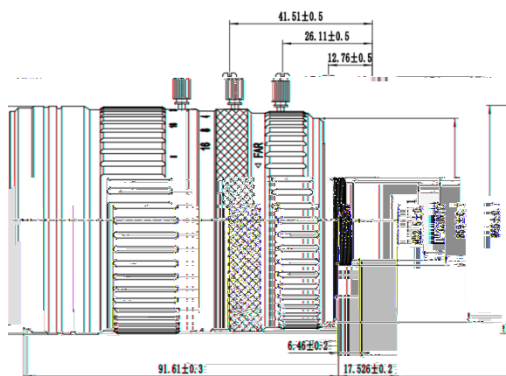

800

HM1236MP8I R

Model		HM1236MP8IR
Image Size		1-inch
Focal length		12-36mm
F No.		F1.4-C
M.O.D(m)		2.5m
Operation	Iris	Manual
	Focus	Manual
	Zoom	Manual
Horizontal Angle of View	1"Type	W: 67.2°x54.6°x41.5°; T:28.6°x22.6°x16.8°
	2/3"Type	W: 47.3°x38.1°x28.7°; T:19.3°x15.4°x11.5°
	1/2"Type	W: 34.7°x27.9°x20.9°; T:14.0°x11.4°x8.3°
Distortion	1"Type	-8%@wide -4%@tele
Mount		C-Mount
Dimension		66x91.63mm
IR Correction		Yes
CRA		(W) 5.82 @ 16mm (T) 4.9 @ 16mm
Weight		630.0g
Remark		8MP HD LENS