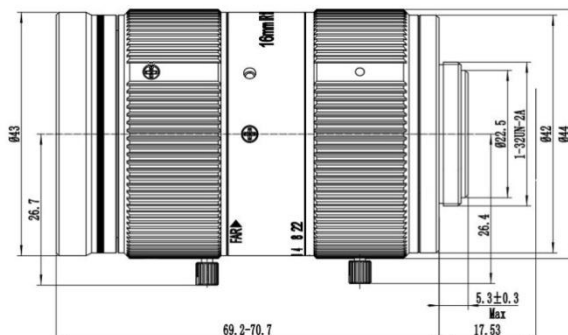

## KM1614MP12C

 ZLKC  
 1.1 C    f=16mm

 1200  
 F1.4 ITS

Model		KM1614MP12C
Image Size		1.1-inch
Focal length		16mm
F No.		F1.4-C
M.O.D(m)		0.3
Operation	Iris	Manual
	Focus	Manual
Horizontal Angle of View	1.1" Type	59.2°×49.2°×33.6°
	1" Type	54.1°×48.1°×25.9°
	2/3"Type	39.2°×31.5°×23.7°
Distortion	1.1" Type	2.35%
BFL		13.863mm
MFL		12.2mm
Flange BFL		17.526mm
Mount		C-Mount
Dimension		3x69mm
Weight		253.0g
Operating temperature		-30    +70
Remark		12 Megapixel ITS Lens