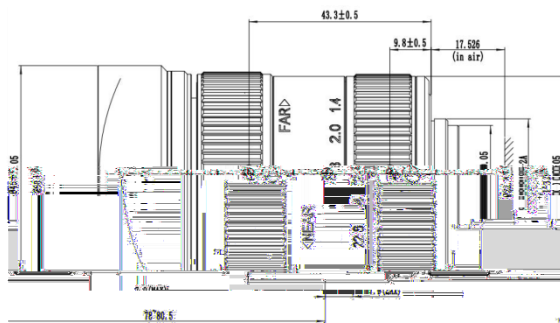

F , , K,

F

Model		KM1214MP12C
Image Size		1.1-inch
Focal length		12mm
F No.		F1.4-C
M.O.D(m)		0.3
Operation	Iris	Manual
	Focus	Manual
Horizontal Angle of View	1.1" Type	74.0°×62.8°×45.1°
	1" Type	68.0°×62.0°×34.0°
	2/3"Type	48.3°×39.5°×30.6°
Distortion	1.1" Type	3.5%
BFL		11.56mm
MFL		9.88mm
Flange BFL		17.526mm
Mount		C-Mount
Dimension		50x78mm
Weight		328.0g
Operating temperature		-30 +70
Remark		12 Megapixel ITS Lens