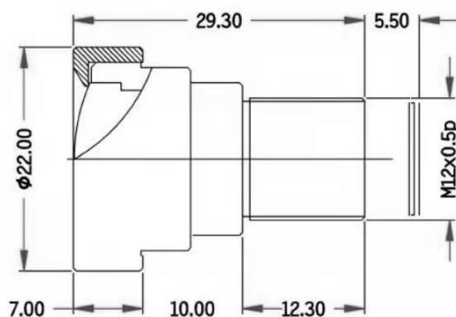

## MTV35MPC

Model		MTV35MPC
Image Size		2/3-inch
Focal length		35mm
F No.		F2.8
M.O.D(m)		0.35m-Inf.
Operation	Iris	Fix
	Focus	Manual
Horizontal Angle of View	2/3"Type	14.3°x10.8°
	1/1.8"Type	11.8°x8.8°
	1/2" Type	10.5°x7.9°
Mount		M12XP0.5
TV Distortion		-0.2%
BFL		5.5mm
Dimension		22x29.3mm
Weight		14.5g
Resolution		5MP
Working Temperature		-20°C +60°C