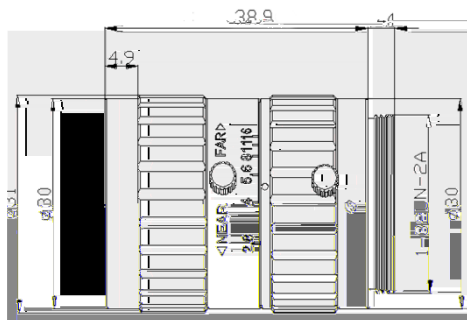

500
 2/3 C ZLKC
 f=35mm

500		35mm 2/3" C Mount	
Model		LM3528MP5	
Image circle		2/3-inch (11)	
Focal length		35mm	
F No.		F2.8-16	
M.O.D(m)		0.25-Inf.	
Operation	Iris	Manual	
	Focus	Manual	
Horizontal Angle of View	2/3"Type	17.81°×14.30°×10.76°	
	1/2"Type	13.02°×10.44°×7.84°	
	1/3"Type	9.79°×7.84°×5.89°	
FOV	2/3"Type	75.60×60.48×45.36mm	
	1/2"Type	54.96× 44.00× 32.96mm	
	1/3"Type	41.20×32.96×24.72mm	
Distortion		-0.03%	
Back focal length		15.84mm	
Flange Back Focal Length		17.526mm	
Mount		C-Mount	
CRA		7.83°	
Dimension		Φ31×38.9mm	
Weight		61.0g	
Filter Thread		M24*P0.5	
Working Temperature		-20°C +60°C	