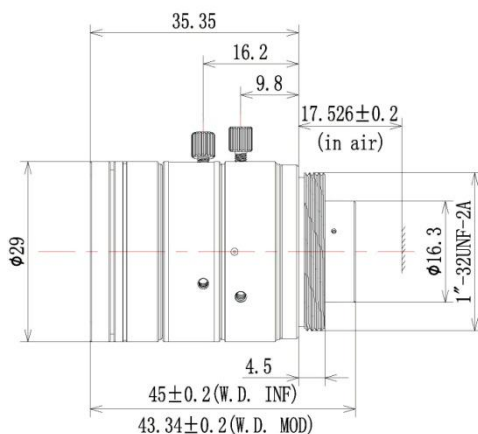

ZLKC  
 2/3 C 8mm F2.8

1000

光学参数 (Optical Specifications) :

8mm 2/3 C Mount 10MP		
Model		LM0828MP10
Image circle		2/3-inch ( 11.4)
Focal length		8mm 5%
F No.		F2.8-16
M.O.D(m)		0.06-Inf.
Operation	Iris	Manual
	Focus	Manual
Horizontal Angle of View	2/3"Type	67.2°x53.5°x46°
	1/1.8"Type	56.5°x47.7°x34.1°
	1/2"Type	51.4°x42°x32.1°
Distortion	At 0.4m	-0.11%
Back focal length		8.72mm
Flange Back Focal Length		17.526mm
Mount		C-Mount
Relative Illumination		60%
CRA)		13.87
Dimension		Φ29x35.35mm
Weight		68.5g
Lens structure)		11groups 12elements
Filter Thread		-
Working Temperature		-20°C +60°C