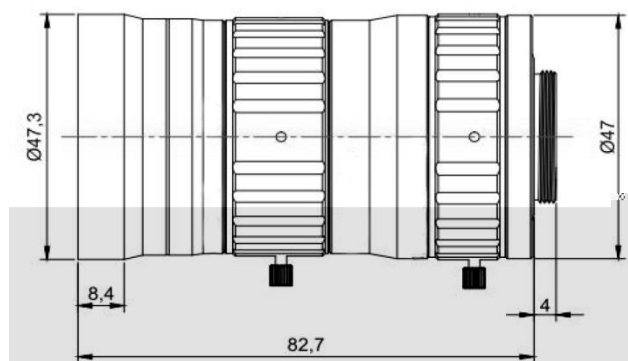

1200

4/3

KM2520MP12

ZLKC
 4/3 C 25mm
 12MP

Model	KM2520MP12	
Image Size	4/3-inch	
Focal length	25mm	
F No.	F2.0-22	
M.O.D(m)	0.1-Inf.	
Operation	Iris	Manual
	Focus	Manual
Horizontal Angle of View	4/3" Type	49.8°×40.6°×31.1°
	1"Type	37.6°×29.1°×19.8°
	1/2"Type	18.3°×14.6°×11.1°
Distortion	-0.64%@y=11.5 ; -0.15%@y=4	
(Flange BFL)	17.526mm	
Back focal length	22mm	
Mount	C-Mount	
4/3"FOV	125.7mm×94.1mm(WD=150mm)	
Dimension	47.3x82.7mm	
Weight	253.5g	
Filter Thread	M46x 0.75mm	
Working Temperature	-20°C +60°C	