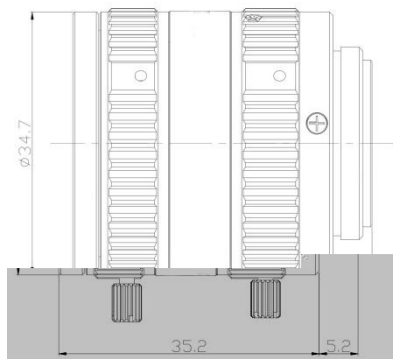

2000

1.1

**FK3528MP20**

 ZLKC  
 1.1 C 35mm  
 20MP

Model	<b>FK3528MP20</b>	
Image Size	1.1-inch	
Focal length	<b>35mm</b>	
F No.	F2.8-22	
M.O.D(m)	0.2-Inf.	
Operation	Iris	Manual
	Focus	Manual
Horizontal Angle of View	1.1" Type	28.2°×22.5°×16.9°
	1"Type	26.1°×20.8°×15.7°
	1/2"Type	13.3°×10.7°×7.9°
	1/3"Type	9.9°×7.9°×6.0°
Distortion	-0.37%@y=8.8 ; -0.06%@y=4	
(Flange BFL)	17.526mm	
Back focal length	12.9mm	
Mount	C-Mount	
1.1"FOV	70.96mm×53.24mm(WD=200mm)	
Dimension	34.7×35.2mm	
Weight	83.5g	
Filter Thread	M30.5x 0.5mm	
Working Temperature	-20°C +60°C	