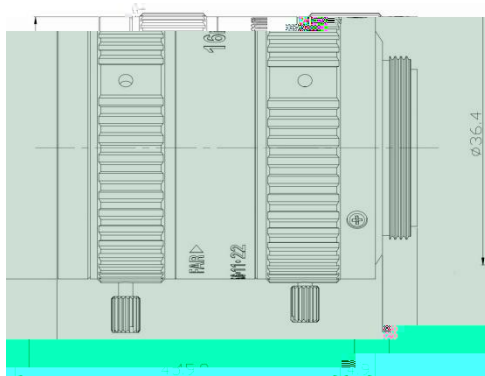

2000

1.1

FK1628MP20

 ZLKC
 1.1 C 16mm
 20MP

Model		FK1628MP20
Image Size		1.1-inch
Focal length		16mm
F No.		F2.8-22
M.O.D(m)		0.1-Inf.
Operation	Iris	Manual
	Focus	Manual
Horizontal Angle of View	1.1" Type	58.6°×46.9°×35.2°
	1"Type	53.9°×43.9°×33.5°
	1/2"Type	28.2°×22.6°×17.0°
	1/3"Type	21.3°×17.0°×12.9°
Distortion		-0.73%@y=8.8 ; -0.24%@y=4
(Flange BFL)		17.526mm
Back focal length		11.2mm
Mount		C-Mount
1.1"FOV		99.84mm×74.88mm(WD=100mm)
Dimension		36.4x45.9mm
Weight		116.2g
Filter Thread		M34x 0.5mm
Working Temperature		-20°C +60°C