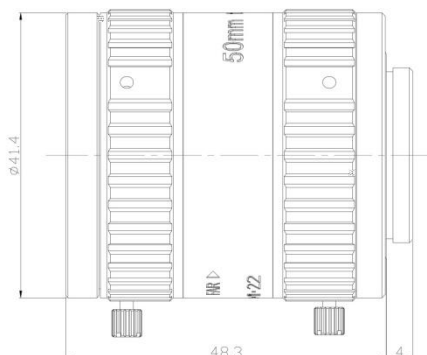

2000

1.1

**FK5028MP20**

 ZLKC  
 1.1 C 50mm  
 20MP

|                          |           |                           |
|--------------------------|-----------|---------------------------|
| Model                    |           | <b>FK5028MP20</b>         |
| Image Size               |           | 1.1-inch                  |
| Focal length             |           | <b>50mm</b>               |
| F No.                    |           | F2.8-22                   |
| M.O.D(m)                 |           | 0.25-Inf.                 |
| Operation                | Iris      | Manual                    |
|                          | Focus     | Manual                    |
| Horizontal Angle of View | 1.1" Type | 20.0°×16.0°×12.0°         |
|                          | 1"Type    | 18.4°×14.7°×11.0°         |
|                          | 1/2"Type  | 9.3°7.4°×5.5°             |
|                          | 1/3"Type  | 7.0°×5.5°×4.2°            |
| Distortion               |           | -0.05%@y=8.8 ; -0.01%@y=4 |
| (Flange BFL)             |           | 17.526mm                  |
| Back focal length        |           | 21.3mm                    |
| Mount                    |           | C-Mount                   |
| 1.1"FOV                  |           | 63.44mm×47.58mm(WD=250mm) |
| Dimension                |           | Φ41.4x48.3mm              |
| Weight                   |           | 128.0g                    |
| Filter Thread            |           | M37x 0.5mm                |
| Working Temperature      |           | -20°C +60°C               |