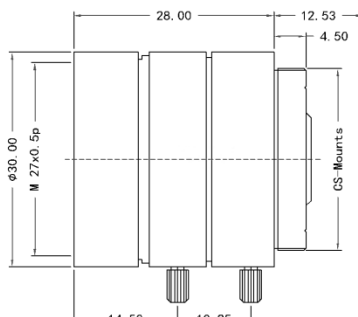

FEATURES

- ◆ Lens Brand: ZLKC
- ◆ 1/2.7 S-Mount 4mm 3MP
- ◆ Can suppress stray light
- ◆ Compact & Lightweight
- ◆ Locking set screws for focus and iris

SPECIFICATION

Model		VM0412MPC
Image Size		1/2.7-inch
Focal length		4mm
F No.		F1.6
M.O.D(m)		0.2m-Inf.
Operation	Iris	Manual
	Focus	Manual
Distortion	1/3" Type	-3.8%
	1/2.7" Type	-5%
Horizontal Angle of View	1/2.7"Type	76°
Back focal length		7.53mm
Mount		CS-Mount
Dimension		30x32mm
Weight		47.0g
Remark		3MP Manual Iris Lens