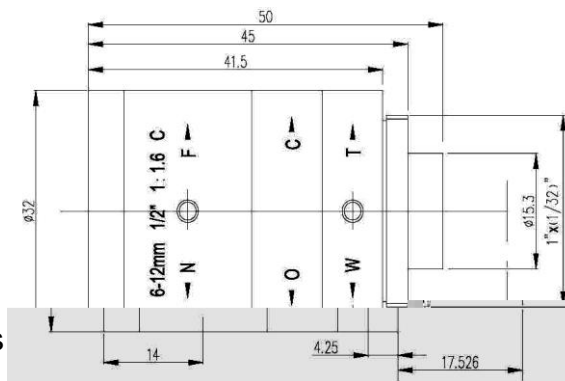

**SPECIFICATION**

3MP 6-12mm Manual Vari-focal LENS		Working Distance	Optical Magnification	1/2" Field of View(mm)		
Model	<b>VM06012MP</b>	8mm	-	H	V	
Image Size	1/2-inch	900	0.009X	730.3	547.7	
Focal length	6-12mm	850	0.009X	690.9	518.2	
F No.	F1.6-C	800	0.010X	650.7	488.0	
M.O.D(m)	0.1-Inf.	750	0.011X	610.4	457.8	
Operation	Iris	Manual	700	0.011X	570.1	427.6
	Focus	Manual	650	0.012X	529.3	391.0
Angle of View (D×H×V)	1/2"	53.9°×29.6°	600	0.013X	489.6	367.2
	1/3"	48.8°×24.2°	550	0.015X	449.3	331.0
Distortion	<0.1%	500	0.016X	409.1	306.8	
BFL	12.5-9.0mm	450	0.018X	368.8	276.6	
Flange BFL	17.526mm	400	0.020X	328.5	246.4	
Mount	C-Mount	350	0.023X	288.3	216.2	
Horizontal Resolution	3.0MP	300	0.026X	248.0	186.0	
Dimension	1.5mm	250	0.032X	207.5	155.6	
Weight	118.0g	200	0.039X	167.5	125.7	
Filter Thread	-	150	0.052X	127.3	95.5	
Working Temperature	-20°C ~ +60°C	100	0.076X	87.3	65.5	