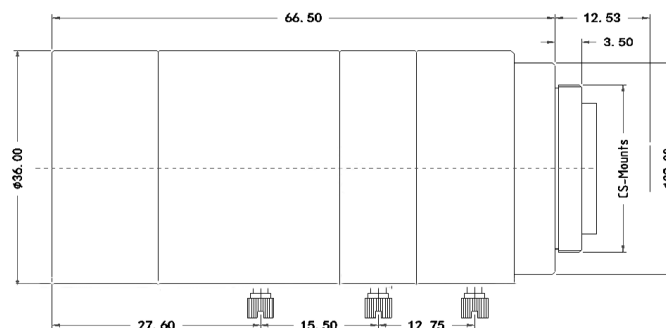

百万像素手动变焦镜头

VM06060MP

ZLKC
 1/3 CS
 f=6-60mm
 F1.6-C

Model		VM06060MP
Image Size		1/3-inch
Focal length		6-60mm
F No.		F1.6-C
M.O.D(m)		0.3m
Operation	Iris	Manual
	Focus	Manual
	Zoom	Manual
Distortion	1/3"Type	-7%@wide
Horizontal Angle of View	1/3"Type	42°x4.5°
Mount		CS-Mount
Dimension		36x66.5mm
Weight		108.0g
Remark		CCTV LENS