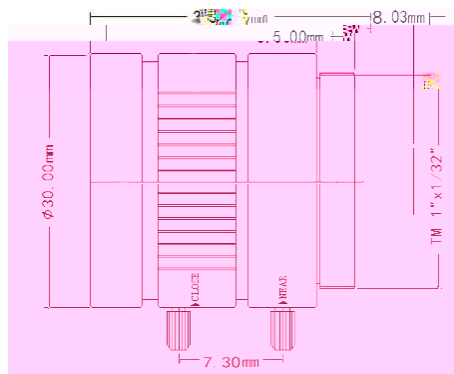

### FEATURES

- ◆ Lens Brand: ZLKC
- ◆ 1/1.8 S-Mount 25mm 3MP
  - Can suppress stray light
  - Compact & Lightweight
  - Locking set screws for focus and iris

### SPECIFICATION

Model		VM2512MPC
Image Size		1/1.8-inch
Focal length		25mm
F No.		F1.6
M.O.D(m)		0.3m-Inf.
Operation	Iris	Manual
	Focus	Manual
Distortion	1/3" Type	-0.5%
	1/2" Type	-0.3%
Horizontal Angle of View	1/2"Type	16.7°
Mount		CS-Mount
Dimension		30x33.5mm
Weight		59.0g
Remark		3MP Manual Iris Lens