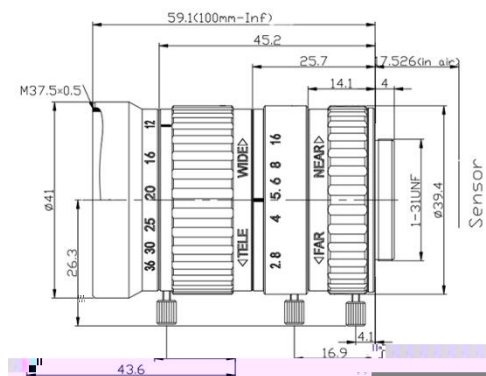

**FEATURES**

- Lens Brand ZLKC
- Mount 12-36mm 5MP
- Excellent brightness
- High resolution, low distortion
- Anti-knock, compact appearance

**SPECIFICATION**

Model	<b>FM12036MP5</b>	
Image Size	2/3-inch 8.8mm×6.6mm	
Focal length	12-36mm	
F No.	F2.8-16	
M.O.D(m)	0.1-Inf.	
Operation	Iris	Manual
	Focus	Manual
	Zoom	Manual
Horizontal Angle of View	2/3"Type	W 49.2°×40.3°×30.8° T 17.2°×13.8°×10.5°
	1/1.8"Type	W 40.5°×33°×25° T 14°×11.3°×8.4°
	1/2"Type	W 36.9°×30°×22.6° T 12.6°×10.1°×7.6°
Distortion	2/3"Type	W -2.0%@y=5.5mm T 0.95%@y=5.5mm
Back focal length	10.05mm	
Mount	C-Mount	
Dimension		
Weight	158.0g	
Horizontal Resolution	More than 150lp/mm	
Filter Thread	M37.5x 0.5	
Working Temperature	-20°C +60°C	

12mm 物距&amp; 视野表

Working Distance (mm)	Optical Magnification	Extension Ring (mm)	Field of View (mm)					
			2/3"		1/1.8"		1/2"	
			H	V	H	V	H	V
1000	0.012	-	733.3	550.0	593.3	445.0	533.3	400.0
900	0.013	-	660.0	495.0	534.0	400.5	480.0	360.0
850	0.014	-	623.3	467.5	504.3	378.3	453.3	340.0
800	0.015	-	586.7	440.0	474.7	356.0	426.7	320.0
750	0.016	-	550.0	412.5	445.0	333.8	400.0	300.0
700	0.017	-	513.3	385.0	415.3	311.5	373.3	280.0
650	0.018	-	476.7	357.5	385.7	289.3	346.7	260.0
600	0.020	-	440.0	330.0	356.0	267.0	320.0	240.0
550	0.022	-	403.3	302.5	326.3	244.0	293.3	220.0
500	0.024	-	366.7	275.0	296.7	220.5	266.7	200.0
450	0.027	-	330.0	247.5	267.0	196.0	237.0	180.0
400	0.030	-	293.3	220.0	237.3	178.0	213.3	160.0
350	0.034	-	256.7	192.5	207.7	155.8	186.7	140.0
300	0.040	-	220.0	165.0	178.0	133.5	160.0	120.0
250	0.048	-	183.3	137.5	148.3	111.3	133.3	100.0
200	0.060	-	146.7	110.0	118.7	89.0	106.7	80.0
150	0.080	-	110.0	82.5	89.0	66.8	80.0	60.0
120	0.100	-	88.0	66.0	71.2	53.4	64.0	48.0
100	0.120	-	73.3	55.0	59.3	44.5	53.3	40.0

## 36mm 物距&amp; 视野表

Working distance	Optical	Extension Ring	Field of View (mm)		
			0.2"	1.1 0"	1.0"