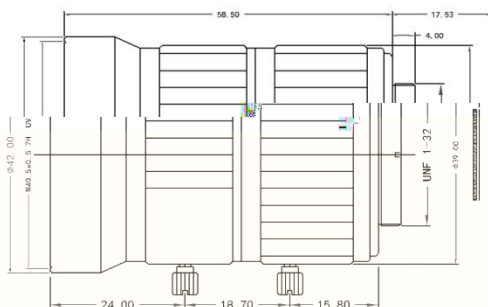

10MP 1 Manual Iris Lens

HM10035MPC

FEATURES

- Lens Brand ZLKC
- Mount 100mm F3.5 8MP
- Can suppress stray light
- Excellent image uniformity
- Low distortion, high contrast
- Robust design

SPECIFICATION

Model	HM10035MPC	
Image Size	1-inch	
Focal length	100mm	
F No.	F3.5	
M.O.D(m)	0.5m-Inf.	
Operation	Iris	Manual
	Focus	Manual
Horizontal Angle of View	1"Type	7.2°x5.5°
	2/3" Type	5.0°x3.8°
	1/1.8" Type	4.1°x3.1°
Distortion	-0.02%	
Mount	C-Mount	
Dimension		
Filter Thread	M40.5*0.5	
Weight	176.0g	
Remark	8MP Manual Iris Lens	