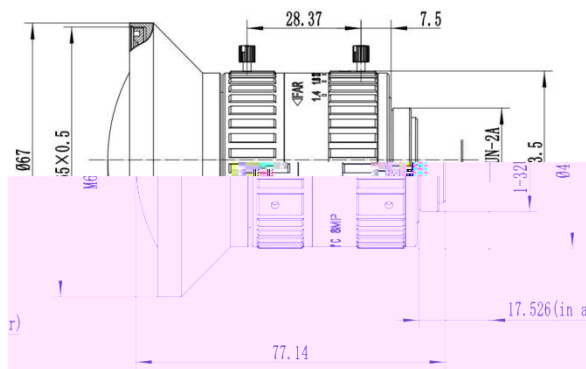

800

KM0814MP8C

 ZLKC
 1 C f=8mm F1.4

 800
 F1.4

Model		KM0814MP8C
Image Size		1-inch
Focal length		8mm
F No.		F1.4-C
M.O.D(m)		0.3
Operation	Iris	Manual
	Focus	Manual
Horizontal Angle of View DxHxV(°)	1" Type	94°x87.2°x52°
	2/3"Type	72.1°x60.5°x48.3°
Distortion	1" Type	-2.8%
Back focal length		11mm
MFL		10.51-11.41mm
(Flange BFL)		17.526mm
Mount		C-Mount
Dimension		77.14mm
Weight		285.0g
Remark		8.0 Megapixel HD Lens