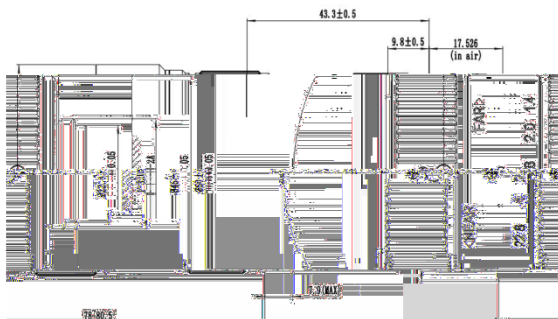

12MP High-resolution ITS Lens

KM1214MP12C

FEATURES

Lens Brand: ZLKC

1.1 -Mount 12mm F1.4 12MP

Higher relative illumination rate

Bigger aperture, Large depth

Delivers clean and sharp images

Excellent low-light performance

SPECIFICATION

Model		KM1214MP12C
Image Size		1.1-inch
Focal length		12mm
F No.		F1.4-C
M.O.D(m)		0.3
Operation	Iris	Manual
	Focus	Manual
Horizontal Angle of View	1.1" Type	74.0°×62.8°×45.1°
	1" Type	68.0°×62.0°×34.0°
	2/3" Type	48.3°×39.5°×30.6°
Distortion	1.1" Type	3.5%
BFL		11.56mm
MFL		9.88mm
Flange BFL		17.526mm
Mount		C-Mount
Dimension		50x78mm
Weight		328.0g
Operating temperature		-30 +70
Remark		12 Megapixel ITS Lens