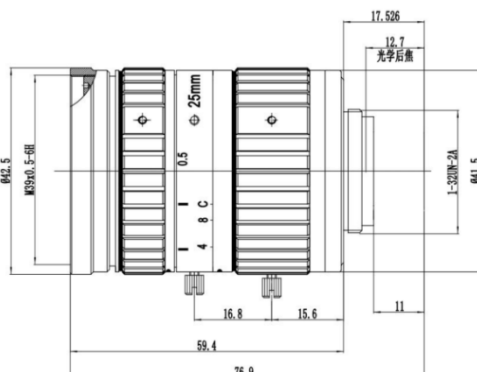

## SPECIFICATION

Model	<b>KM2514MP8IR</b>	
Image Size	1-inch	
Focal length	25mm	
F No.	F1.4-C	
M.O.D(m)	0.2	
Operation	Iris	Manual
	Focus	Manual
Horizontal Angle of View	1" Type	36.2°×29.0°×21.1°
	2/3"Type	25.2°×20.1°×15.3°
Distortion	1" Type	-1.8%
Back focal length	12.7mm	
(Flange BFL)	17.526mm	
Mount	C-Mount	
Dimension		
Weight	194.0g	
Horizontal Resolution	More than 160lp/mm	
Remark	8MP IR Lens	