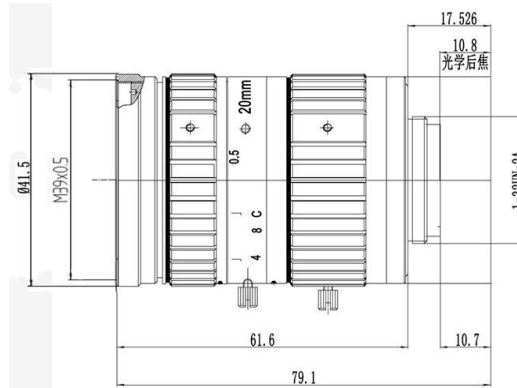

SPECIFICATION

Model	KM2014MP8IR	
Image Size	1-inch	
Focal length	20mm	
F No.	F1.4-C	
M.O.D(m)	0.3	
Operation	Iris	Manual
	Focus	Manual
Horizontal Angle of View	1" Type	43.9°×35.1°×26.9°
	2/3"Type	29.9°×24.1°×18.3°
Distortion	1" Type	-1.2%
Back focal length	10.8mm	
Flange BFL	17.526mm	
Mount	C-Mount	
Dimension	1.5x61.6mm	
Weight	195.0g	
Horizontal Resolution	More than 160lp/mm	
Remark	8MP IR Lens	