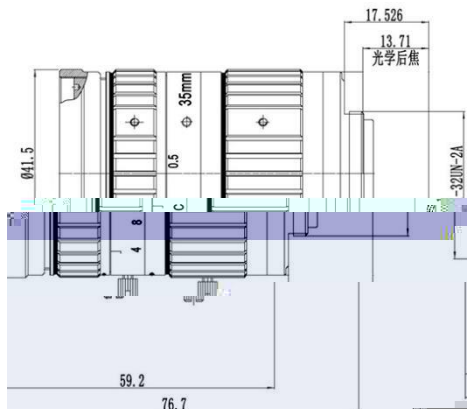

## SPECIFICATION

Model	<b>KM3514MP8IR</b>	
Image Size	1-inch	
Focal length	35mm	
F No.	F1.4-C	
M.O.D(m)	0.3	
Operation	Iris	Manual
	Focus	Manual
Horizontal Angle of View	1" Type	26.2°×20.1°×16.0°
	2/3"Type	18.0°×14.1°×11.3°
Distortion	1" Type	-0.2%
Back focal length	13.71mm	
Flange BFL	17.526mm	
Mount	C-Mount	
Dimension	1 F $\infty$ $\phi$ 1 J $\infty$ {	
Weight	203.0g	
Horizontal Resolution	More than 160lp/mm	
Remark	8MP IR Lens	